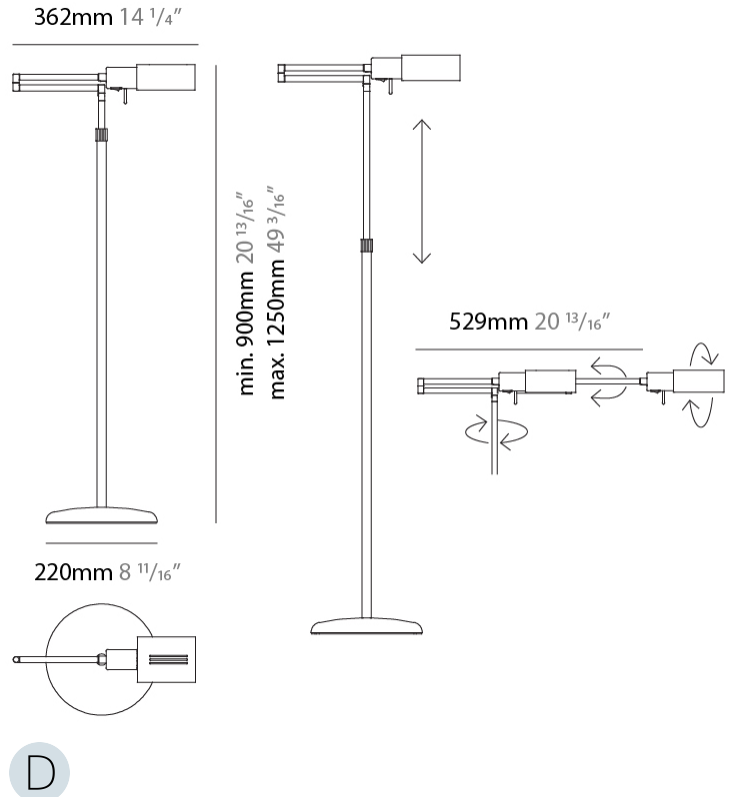

ELEA LECTURA PORTABLE

D94050-

base number   Finish
Options

PROJECT	_____
TYPE	_____
SPECIFIER	_____
QUANTITY	_____
DATE	_____

1. To build a product code in our configurator select the specify button on the base model # product page
2. To build a manual product code on this datasheet choose from the options listed below in blue font and add the suffix to the base model #

GENERAL

Series: Elea Lectura
Brand: Milan
Division: Design
Mounting Type: Portable
Mounting Location: Floor
Subcategory: Floor

PHYSICAL

Shape: Abstract
Length (mm): 362 - 529
Length (in): 14 1/4
Height (mm): 900 - 1250
Height (in): 35 3/8
Extension (mm): 362 - 529
Extension (in): 14 1/4
Light Distribution: Adjustable / Direct
Fixture Finish: [BLK / NIC](#)
Fixture Material: Aluminum

ELECTRICAL

Lamp Type: LED
Input Wattage (W): 12
Dimming: Electronic Low Voltage Dimming
Input Voltage (V): 120Vac Direct Line

LED

Number of LEDs: 3
Color Temperature (°K): 2700-2900
Max. Delivered Lumen (lm): 900
CRI: >80 CRI

OPTICAL

Adjustability: Tilting and rotating

RATINGS AND CERTIFICATIONS

Certified By: Certified for North American Standards
IP rating: IP20