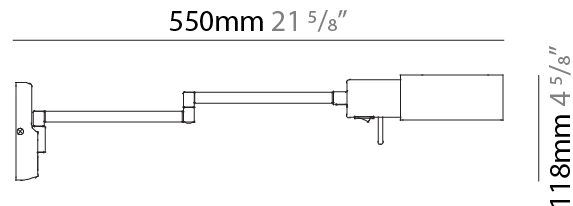

PROJECT	_____
TYPE	_____
SPECIFIER	_____
QUANTITY	_____
DATE	_____

ELEA LECTURA SURFACE

D93246-

base number   Finish
Options

1. To build a product code in our configurator select the specify button on the base model # product page
2. To build a manual product code on this datasheet choose from the options listed below in blue font and add the suffix to the base model #

GENERAL

Series: Elea Lectura
Brand: Milan
Division: Design
Mounting Type: Surface
Mounting Location: Wall

PHYSICAL

Shape: Abstract
Length (mm): 362 - 550
Length (in): 14 1/4
Height (mm): 118
Height (in): 4 5/8
Extension (mm): 362 - 550
Extension (in): 14 1/4
Light Distribution: Adjustable / Direct
Fixture Finish: **BLK / NIC**
Fixture Material: Aluminum

ELECTRICAL

Lamp Type: LED
Input Wattage (W): 12
Dimming: Electronic Low Voltage Dimming
Input Voltage (V): 120Vac Direct Line

LED

Number of LEDs: 3
Color Temperature (°K): 2700-2900
Max. Delivered Lumen (lm): 900
CRI: >80 CRI

OPTICAL

Adjustability: Tilting and rotating

RATINGS AND CERTIFICATIONS

Certified By: Certified for North American Standards
IP rating: IP20

J-Box cover plate Included