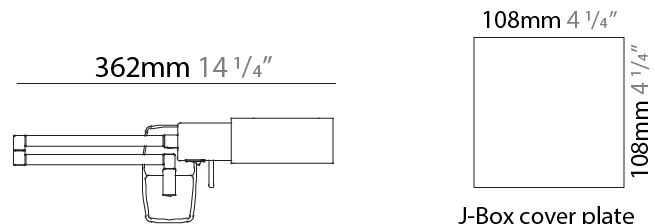

PROJECT	_____
TYPE	_____
SPECIFIER	_____
QUANTITY	_____
DATE	_____

ELEA LECTURA SURFACE

D93246-

base number   Finish
Options

1. To build a product code in our configurator select the specify button on the base model # product page
2. To build a manual product code on this datasheet choose from the options listed below in blue font and add the suffix to the base model #

GENERAL

Series: Elea Lectura
Brand: Milan
Division: Design
Mounting Type: Surface
Mounting Location: Wall

PHYSICAL

Shape: Abstract
Length (mm): 362 - 550
Length (in): 14 1/4
Height (mm): 118
Height (in): 4 5/8
Extension (mm): 362 - 550
Extension (in): 14 1/4
Light Distribution: Adjustable / Direct
Fixture Finish: **BLK / NIC**
Fixture Material: Aluminum

ELECTRICAL

Lamp Type: LED
Input Wattage (W): 12
Dimming: Electronic Low Voltage Dimming
Input Voltage (V): 120Vac Direct Line

LED

Number of LEDs: 3
Color Temperature (°K): 2700-2900
Max. Delivered Lumen (lm): 900
CRI: >80 CRI

OPTICAL

Adjustability: Tilting and rotating

RATINGS AND CERTIFICATIONS

Certified By: Certified for North American Standards
IP rating: IP20

J-Box cover plate Included